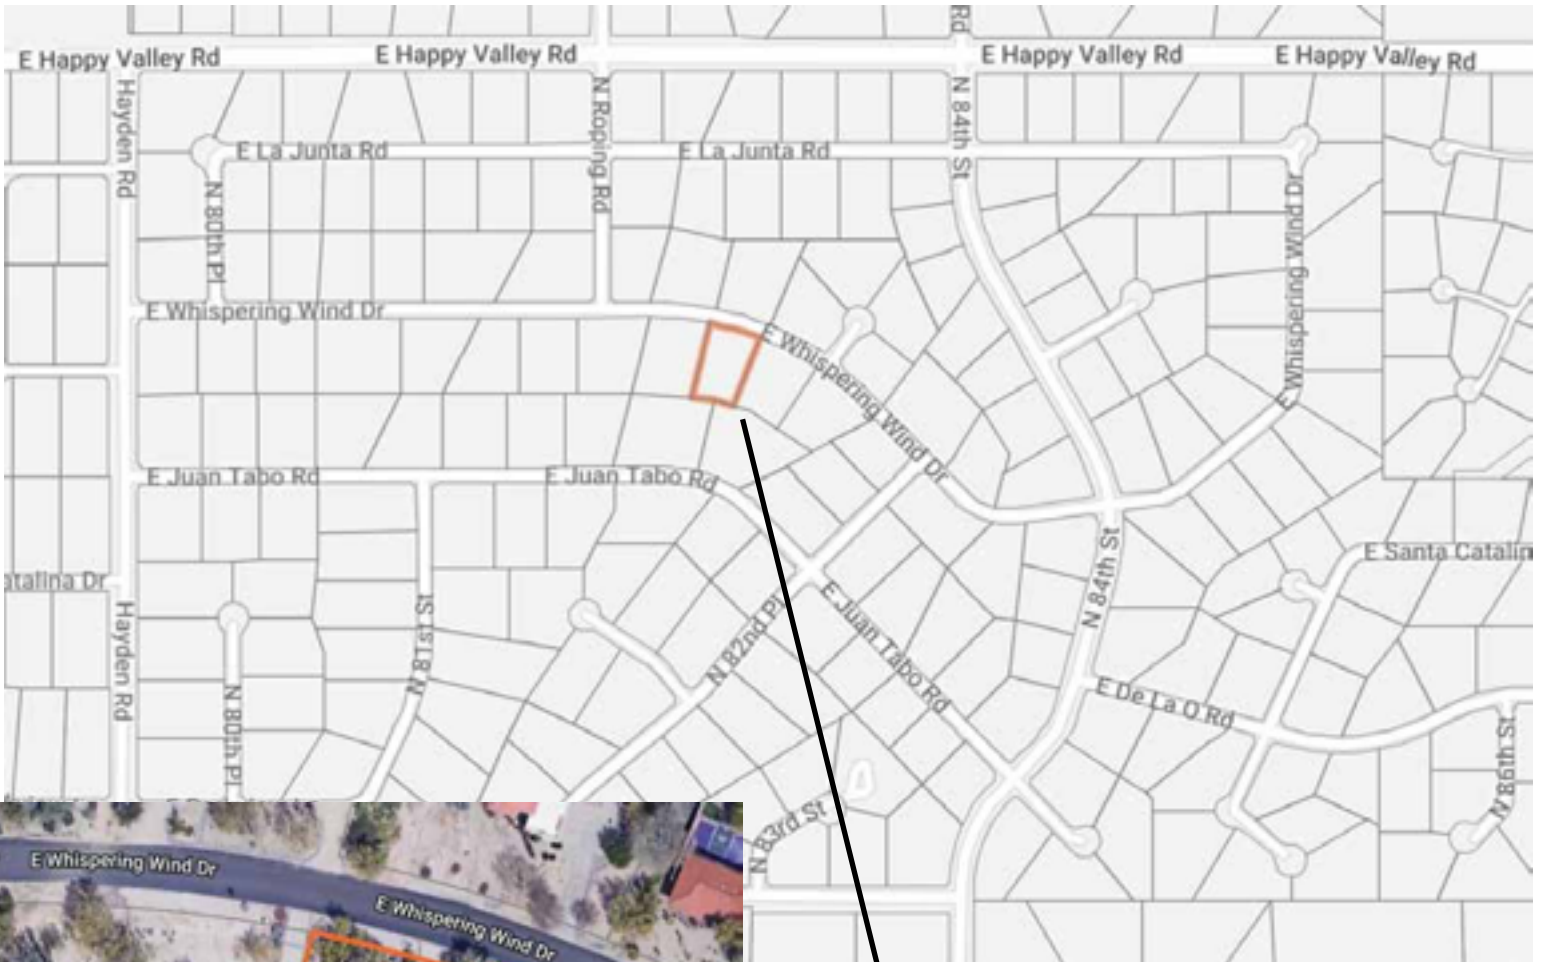

Pinnacle Peak Estates III

8171 E Whispering Wind Drive
Scottsdale, Arizona 85255

The Luckys
NORTH SCOTTSDALE

Russ
Lyon

Sotheby's
INTERNATIONAL REALTY

Lisa: 602-320-8415
Matt: 480-390-0445
Laura: 480-390-5044