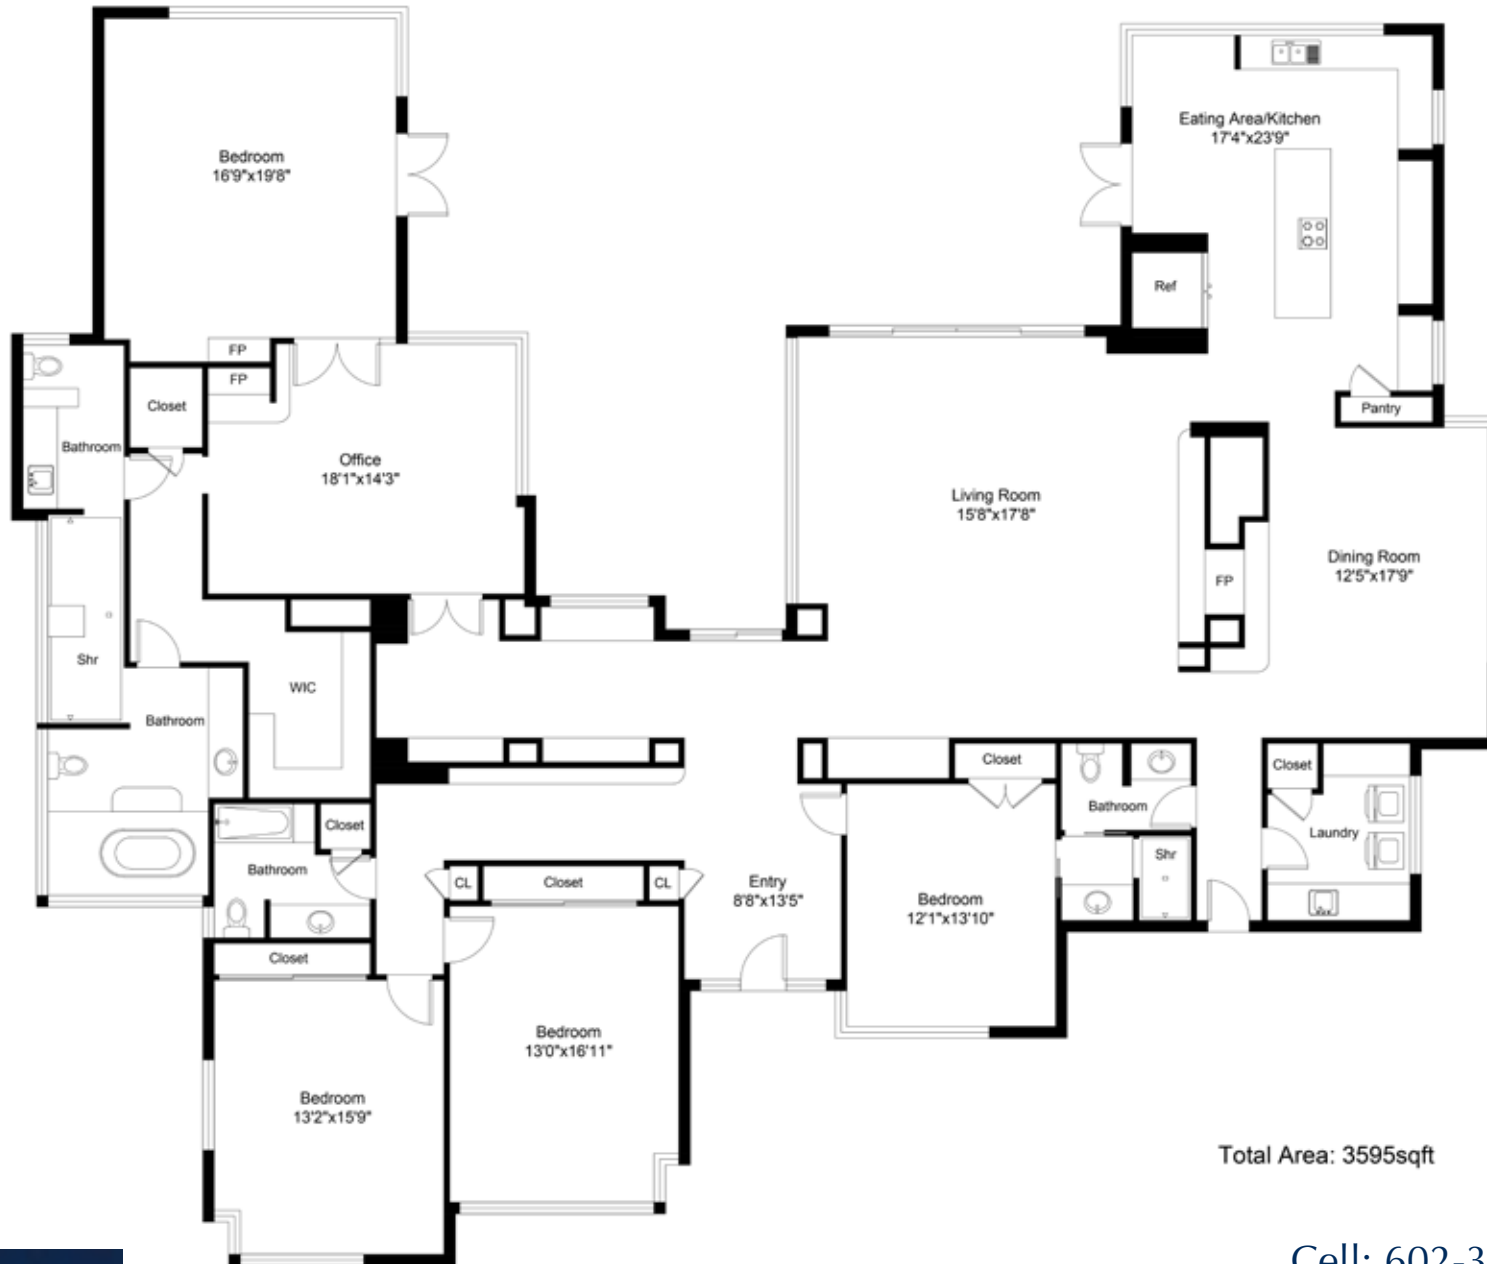

10835 E Sutherland Way
Scottsdale, Arizona 85262

Candlewood

Troon North

Total Area: 3595sqft

FLOOR PLAN

Cell: 602-320-8415
E-mail: Lucky@RussLyon.com