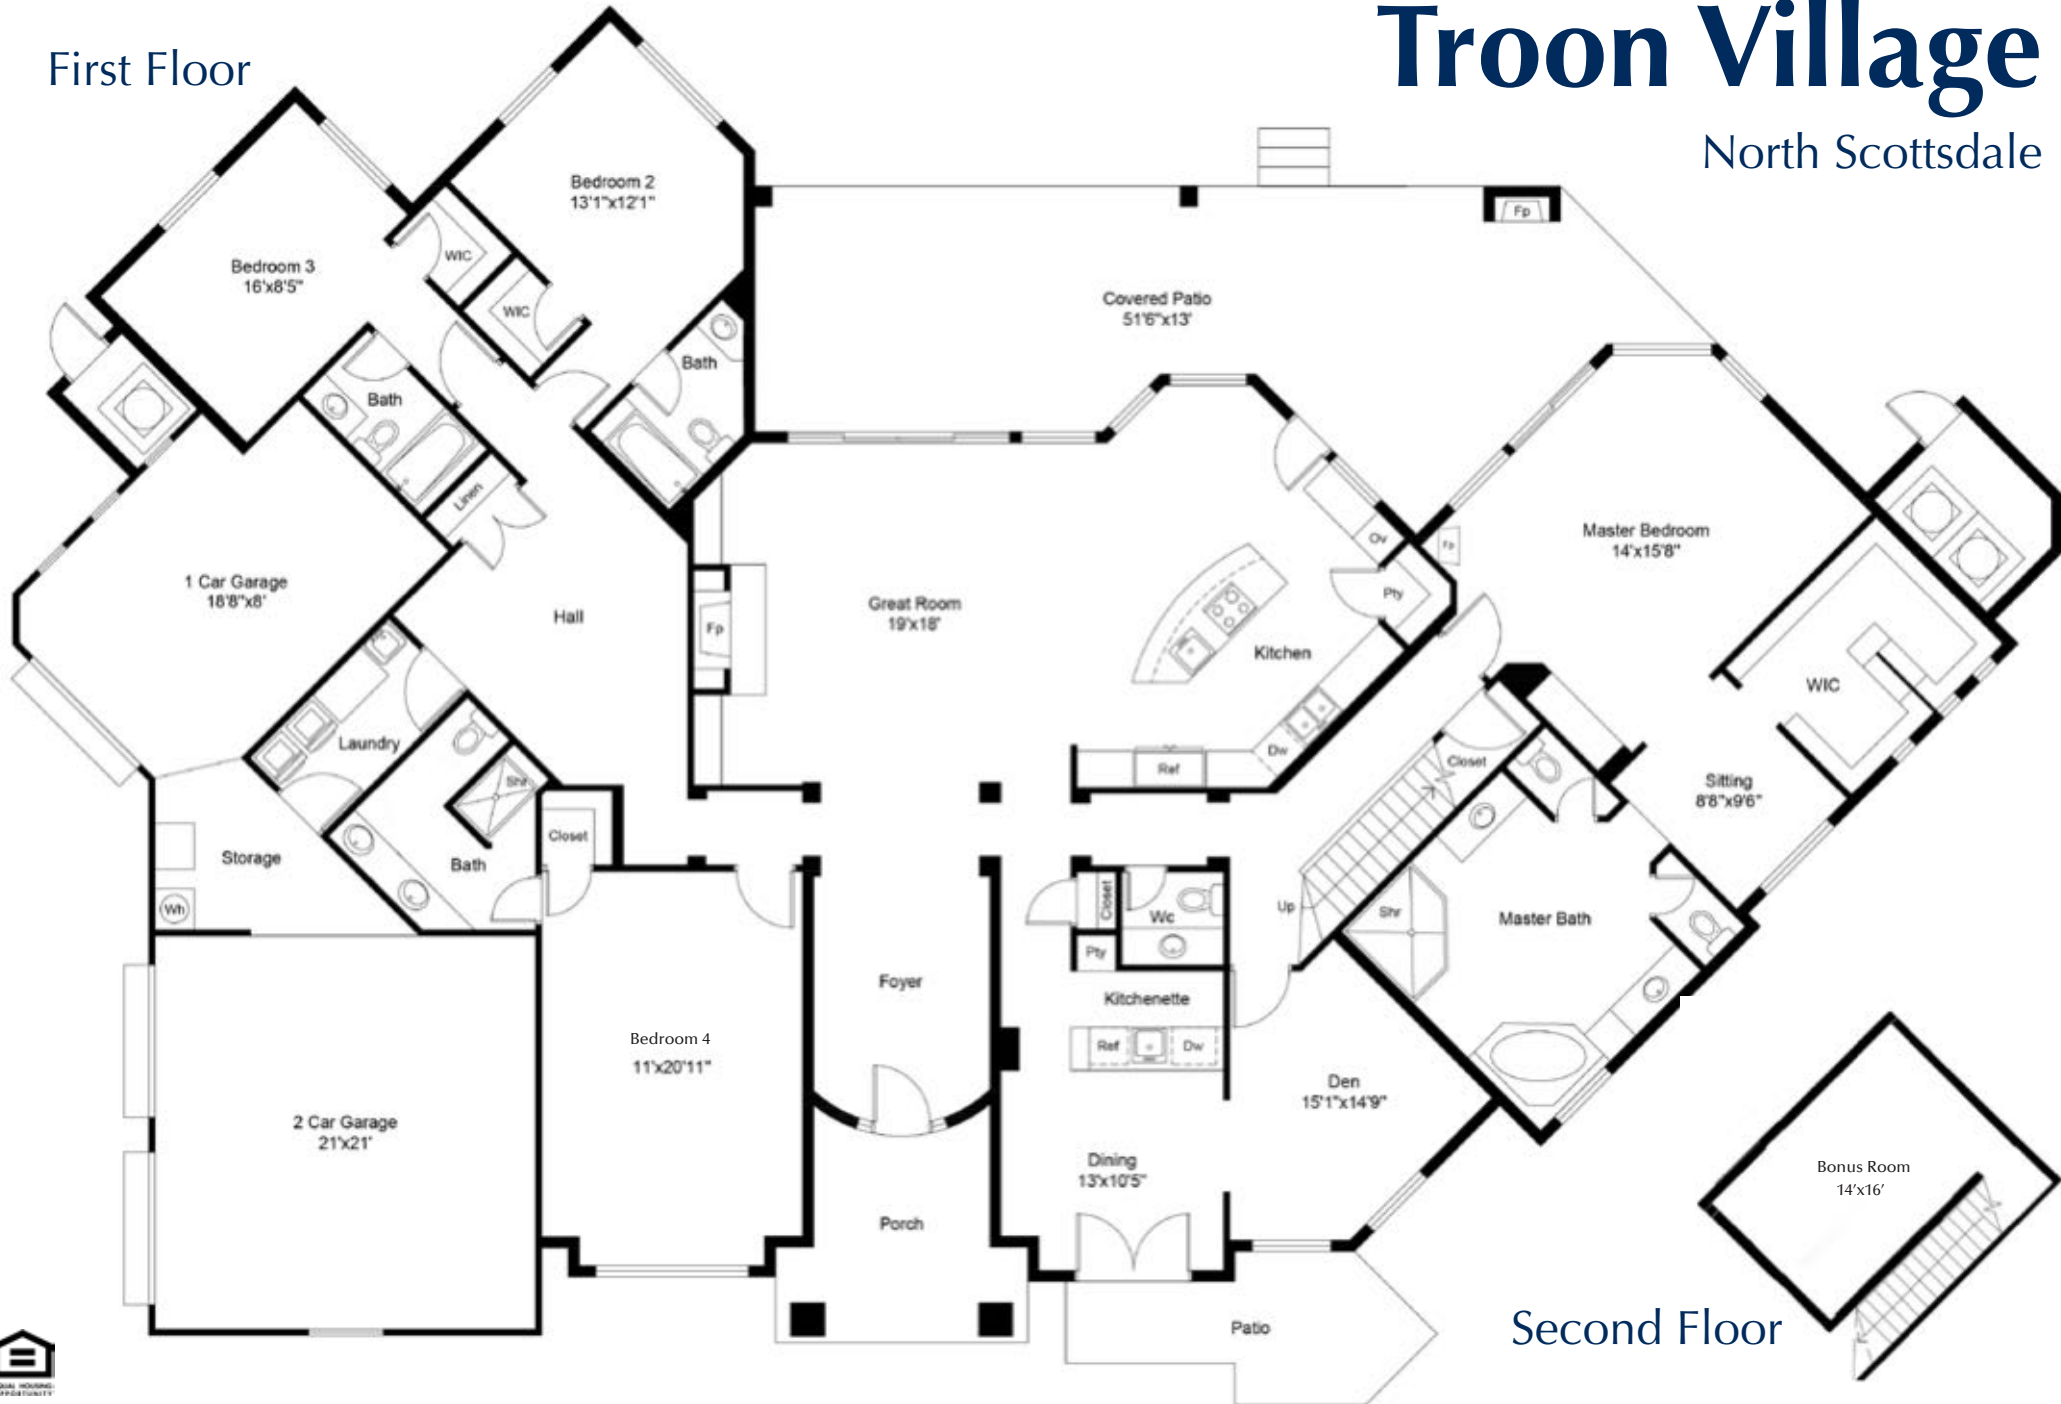

First Floor

Troon Village

North Scottsdale

Second Floor

Russ Lyon | Sotheby's
INTERNATIONAL REALTY

602-320-8415
Lucky@RussLyon.com

11497 E Chama Road
Scottsdale, Arizona 85255