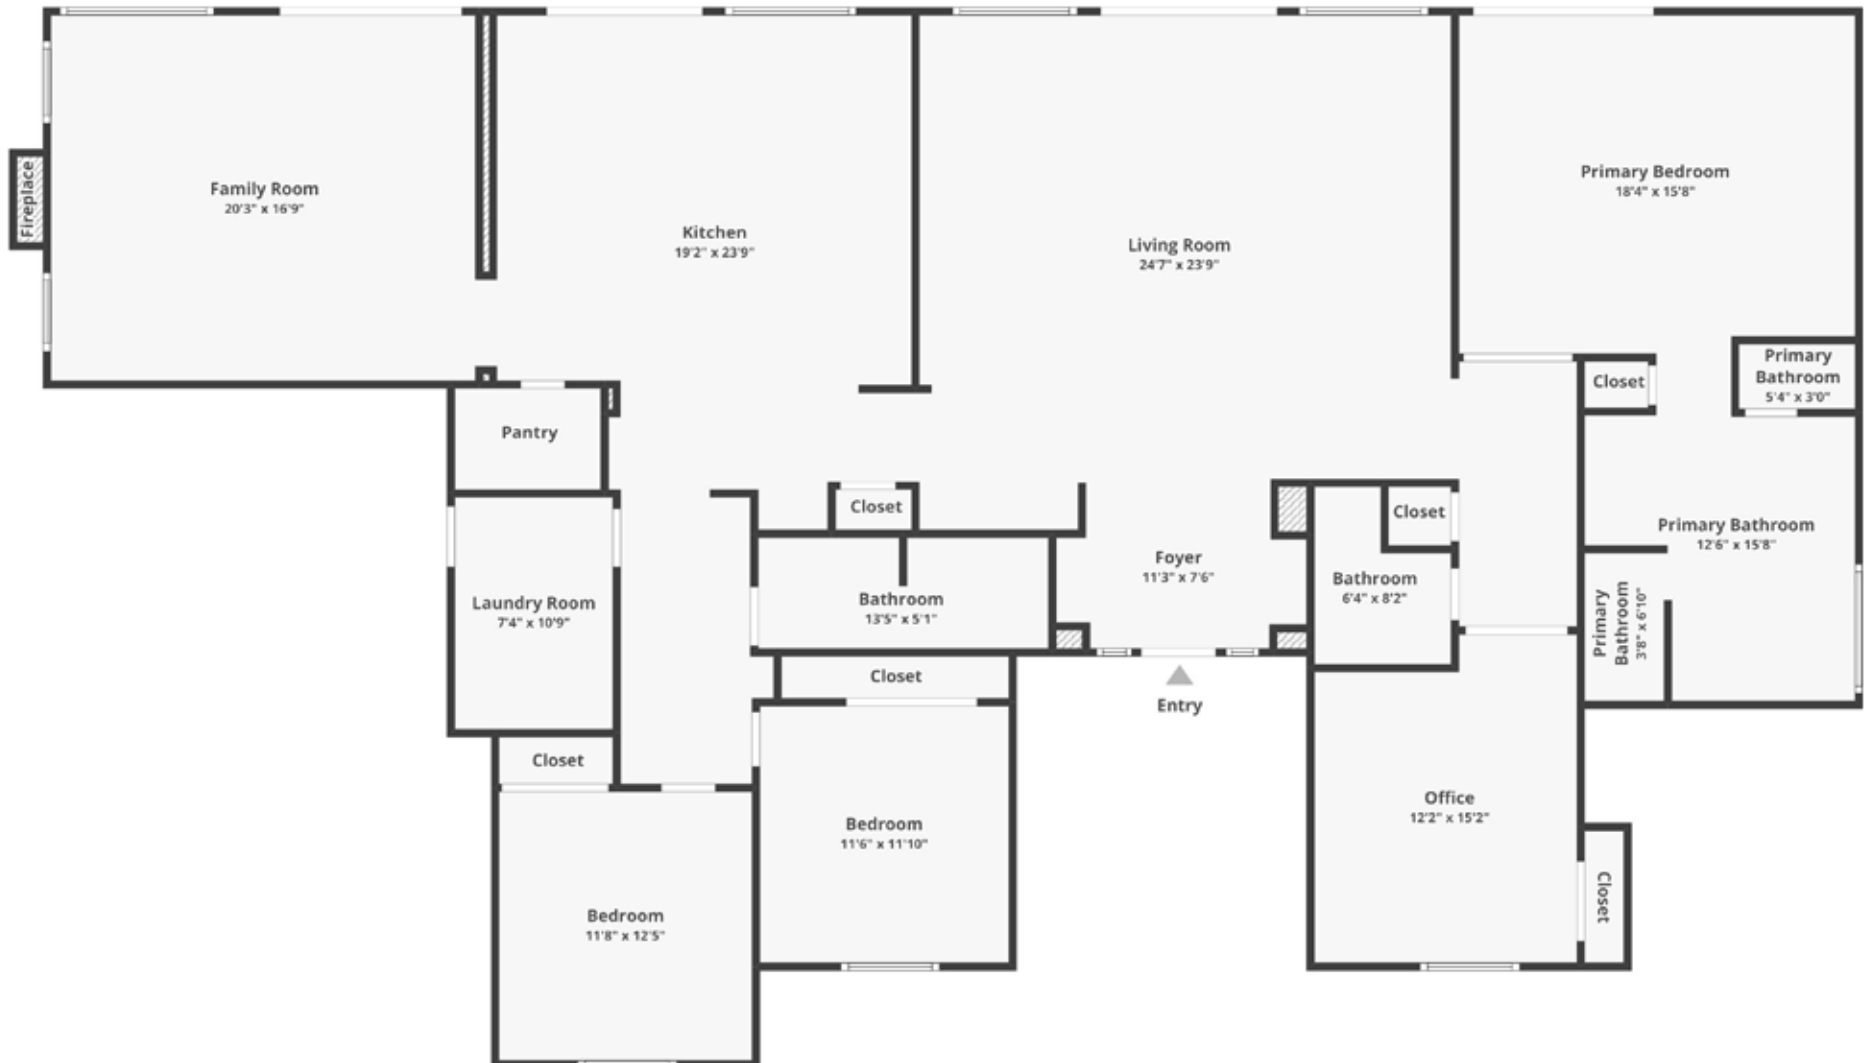

Pinnacle Peak Estates II

North Scottsdale

22602 N 80th Pl, Scottsdale, AZ 85255

Floor 1

Floor plans/tour cannot be used for building or design purposes. Sizes and dimensions are approximate.

602-320-8415
Lucky@RussLyon.com