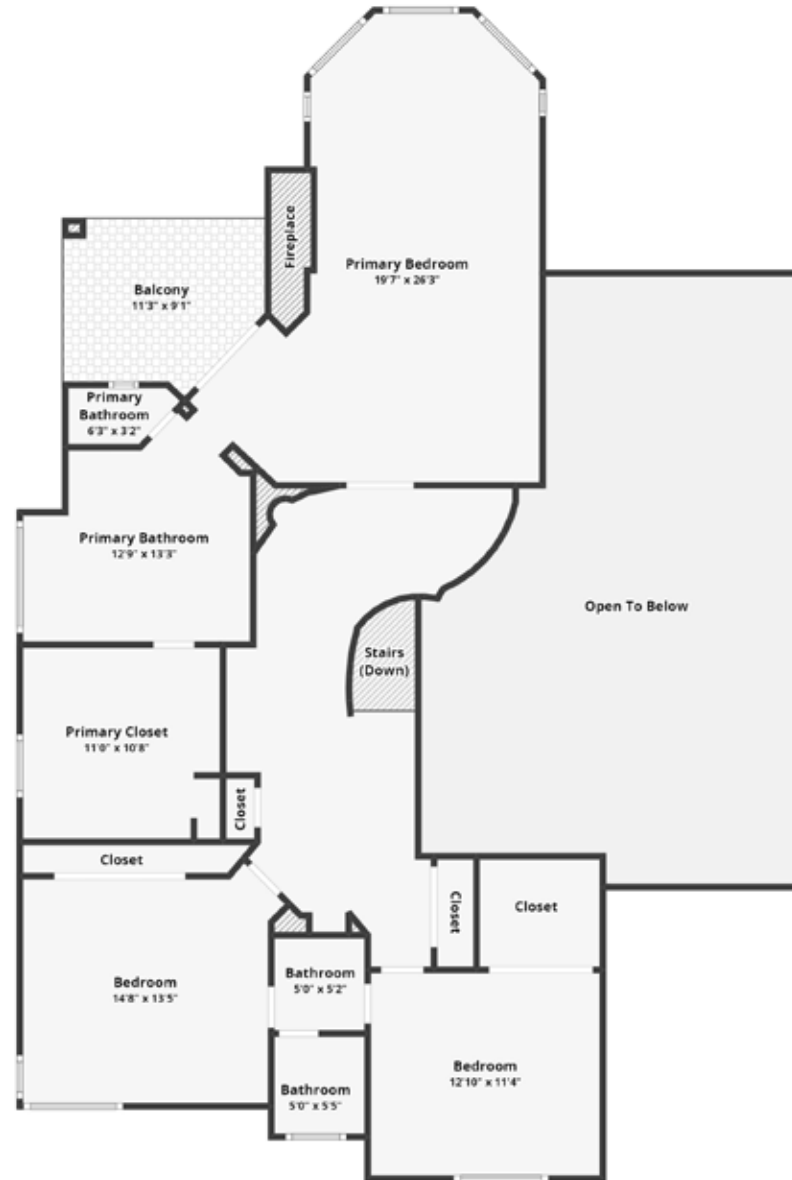

24350 N Whispering Ridge Way 22
Scottsdale, Arizona 85255

Whispering Ridge

at Troon Village

Laura: 480-390-5044

Lisa: 602-320-8415

Matt: 480-390-0445