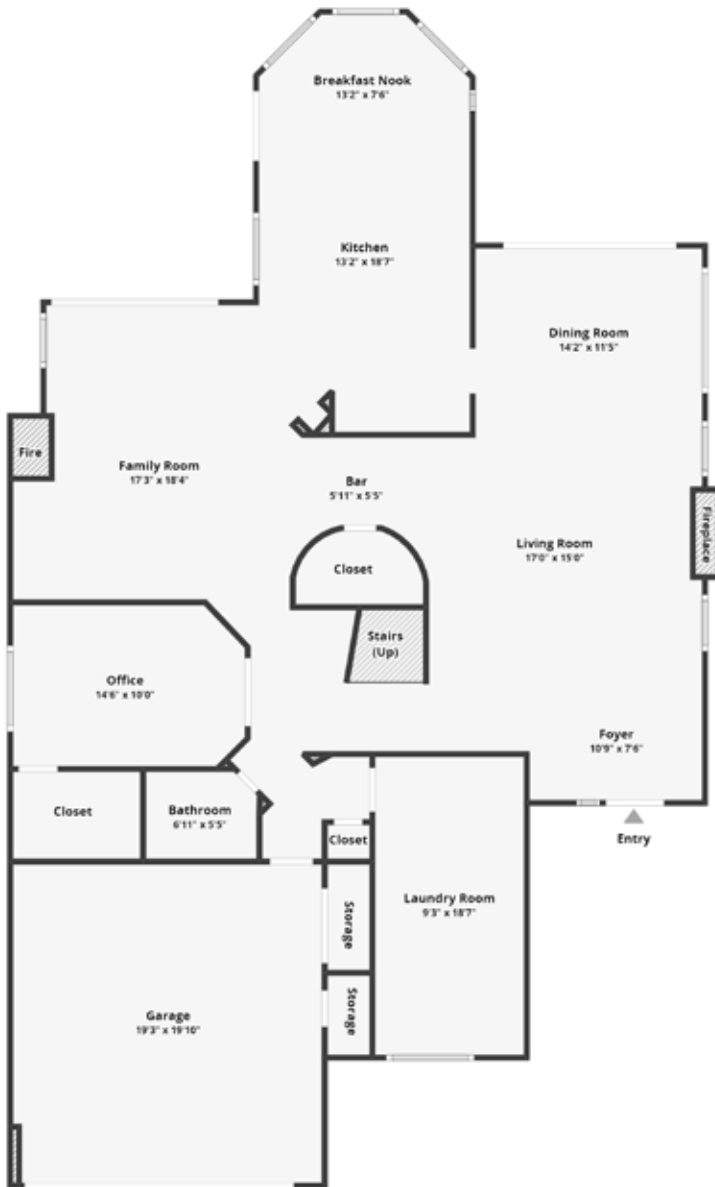

24350 N Whispering Ridge Way 22
Scottsdale, Arizona 85255

Whispering Ridge

at Troon Village

Laura: 480-390-5044

Lisa: 602-320-8415

Matt: 480-390-0445