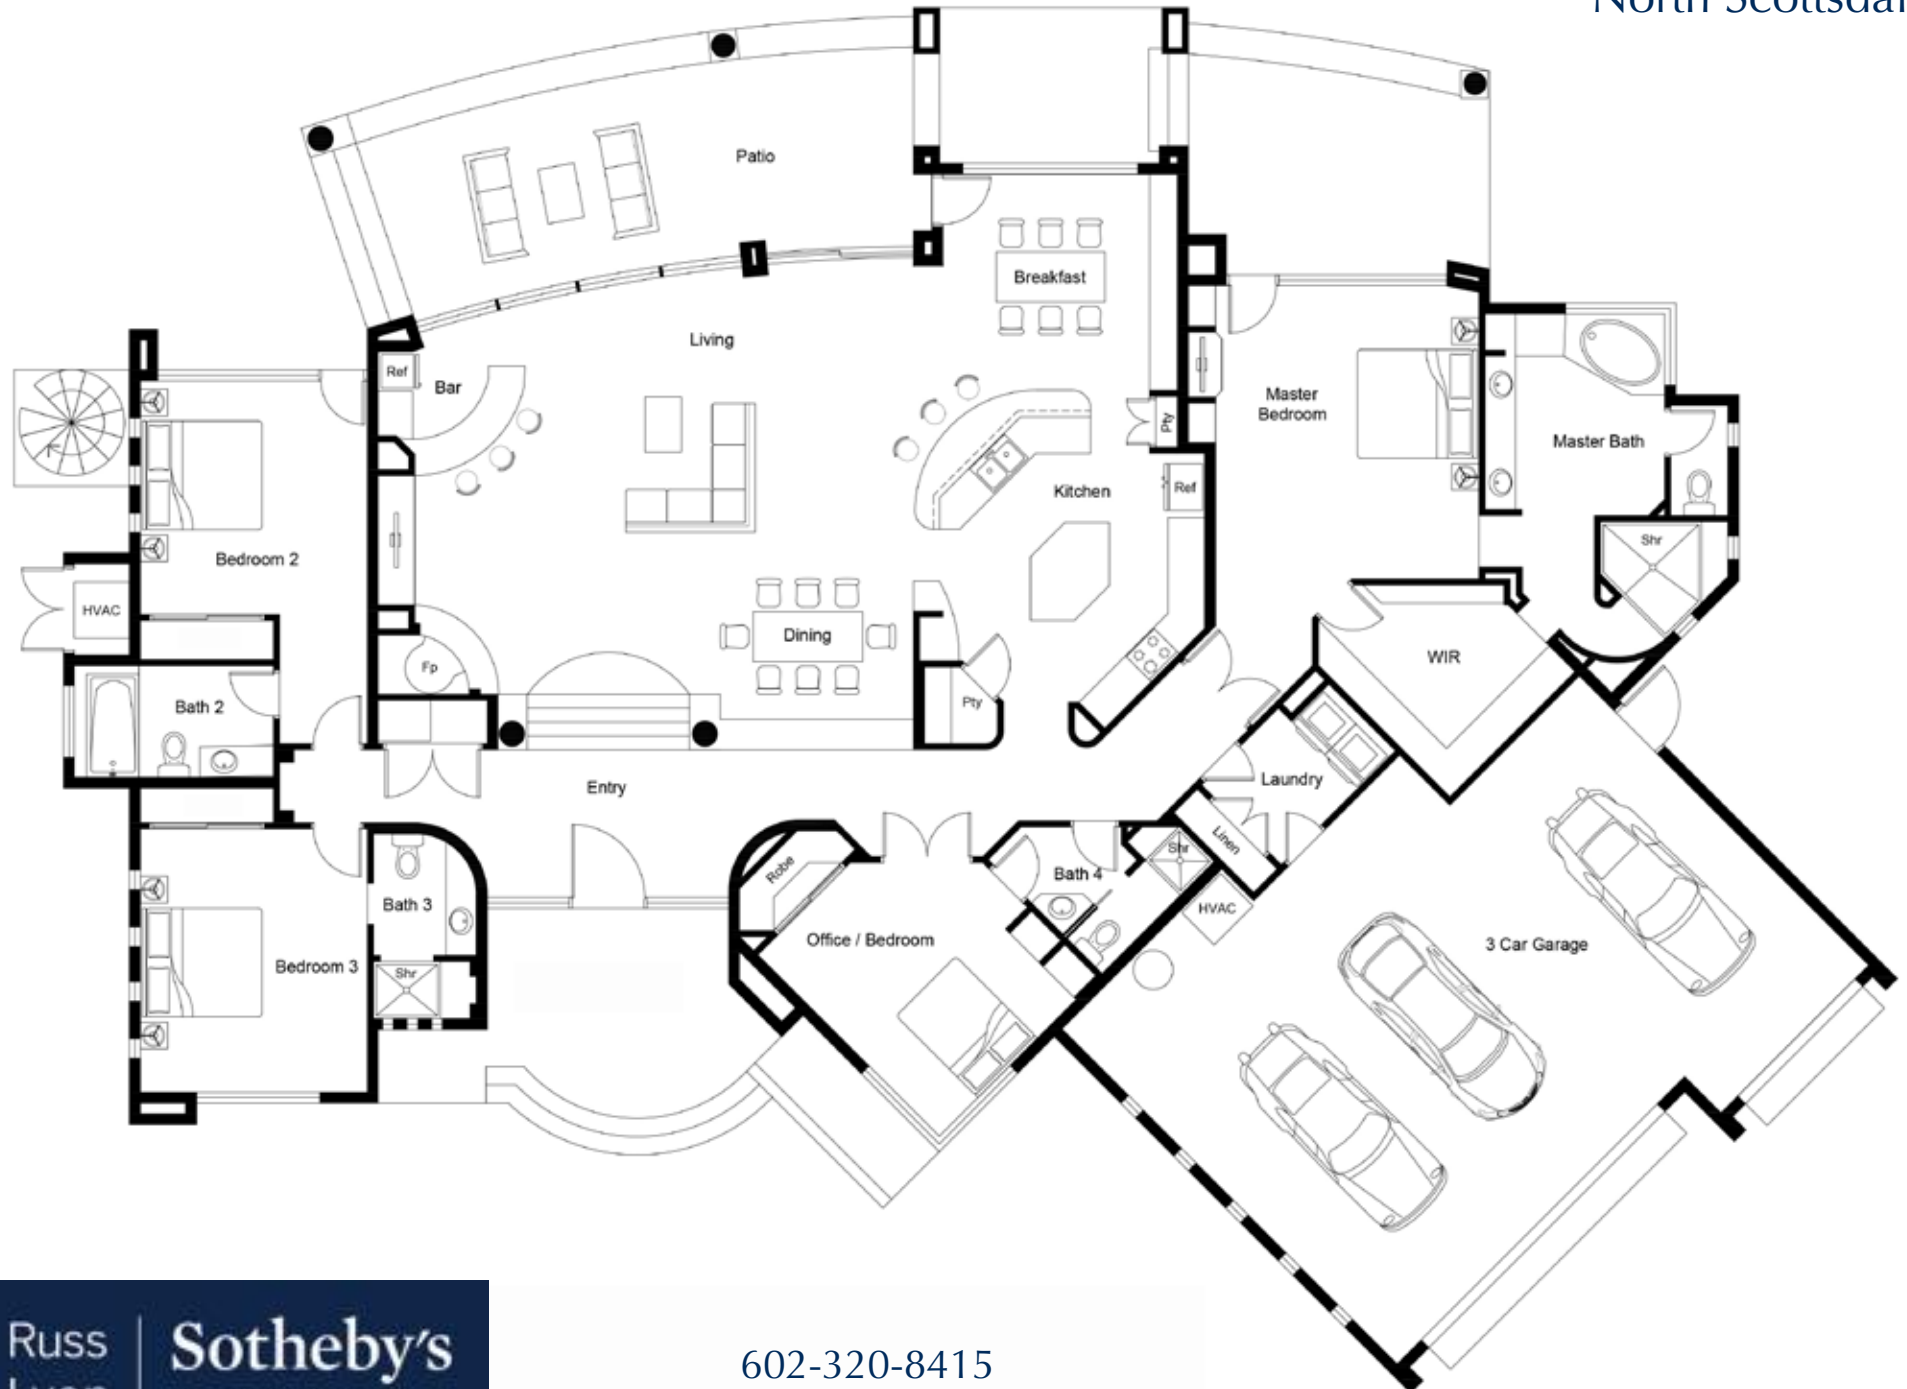

24200 N Alma School Road 2
Scottsdale, Arizona 85255

Sonoran Highlands

North Scottsdale

Russ
Lyon

Sotheby's
INTERNATIONAL REALTY

602-320-8415
Lucky@RussLyon.com