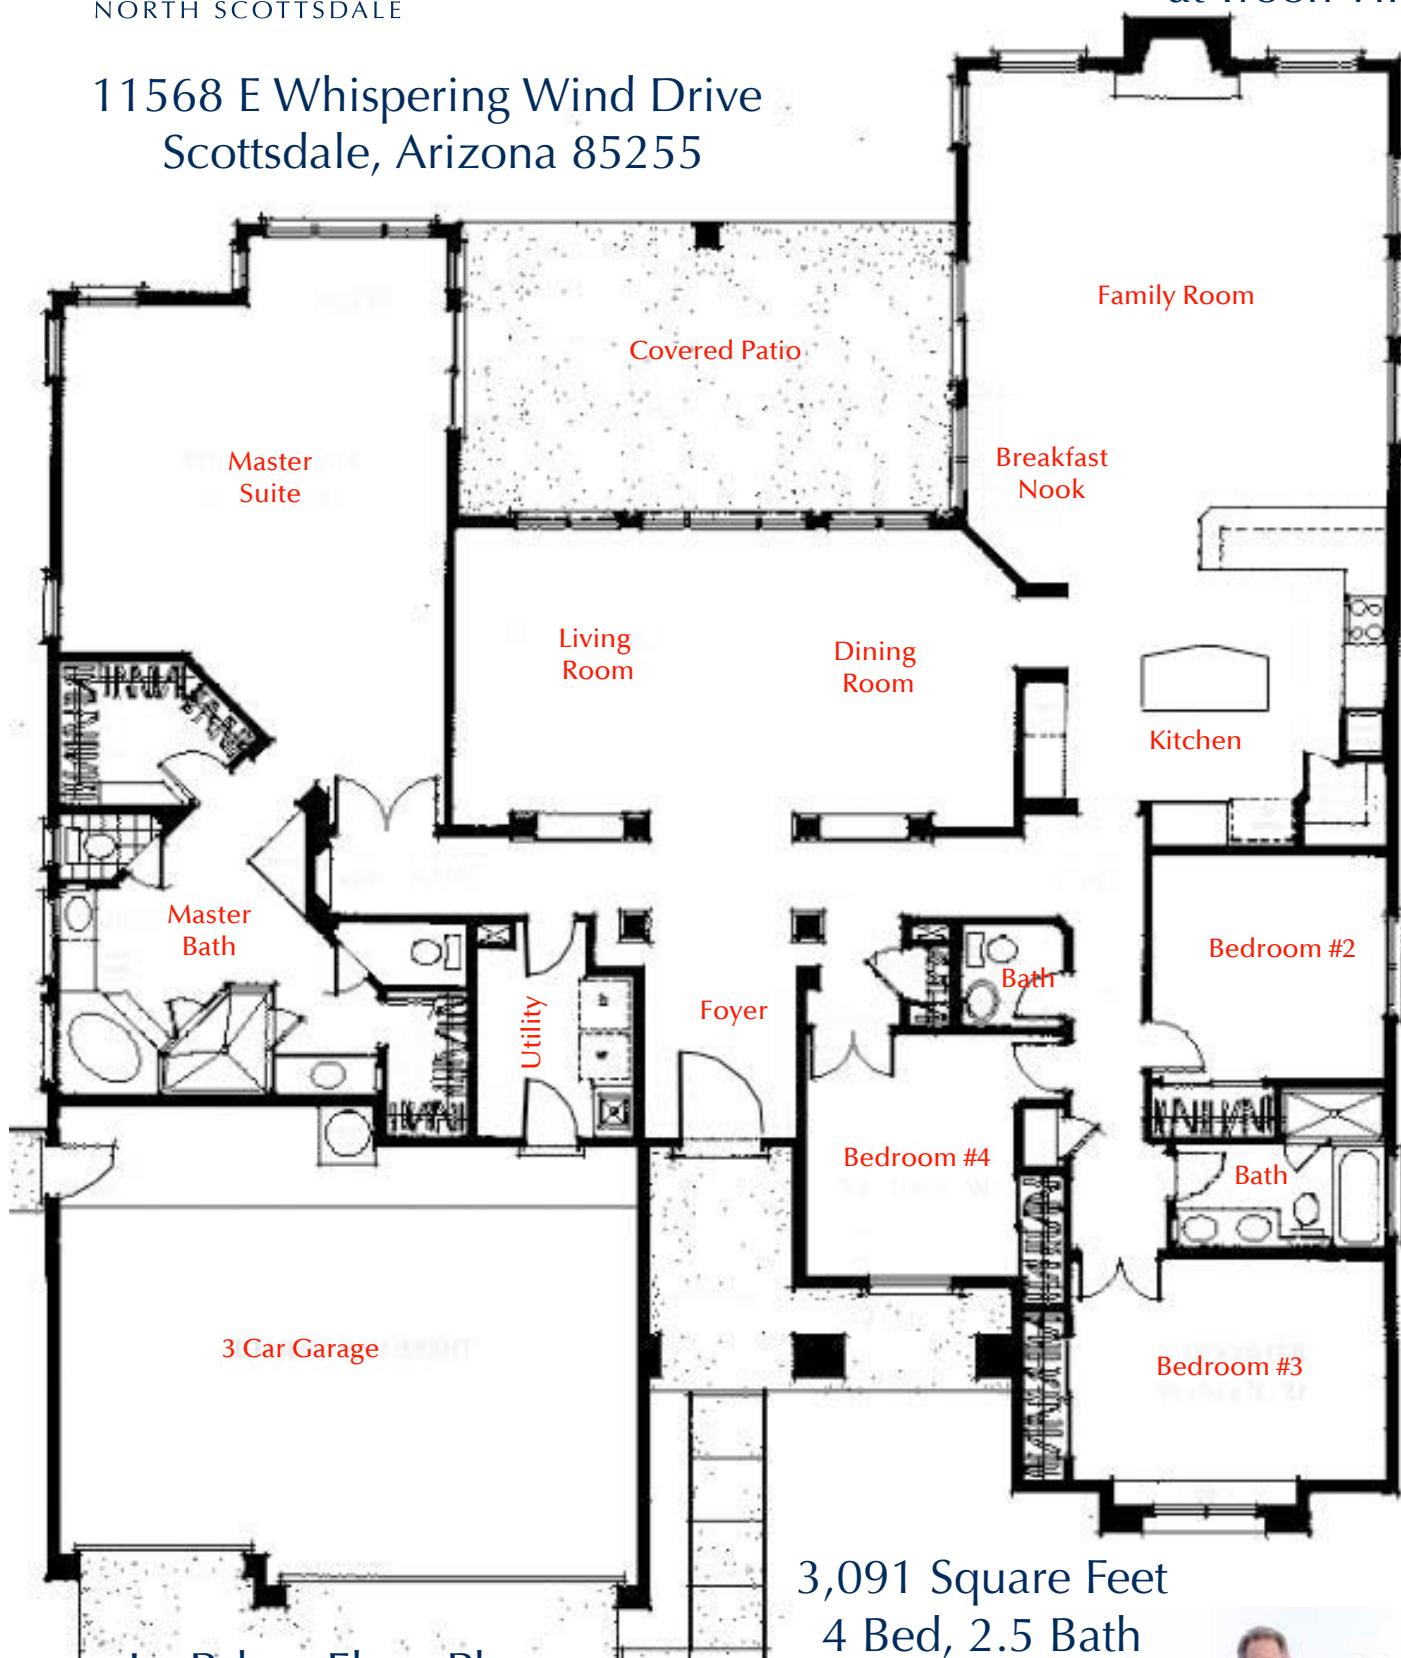

11568 E Whispering Wind Drive  
Scottsdale, Arizona 85255

La Palma Floor Plan  
by Centex

3,091 Square Feet  
4 Bed, 2.5 Bath

Cell: 602-320-8415  
E-mail: [Lucky@RussLyon.com](mailto:Lucky@RussLyon.com)

[LisaLucky.com](http://LisaLucky.com)