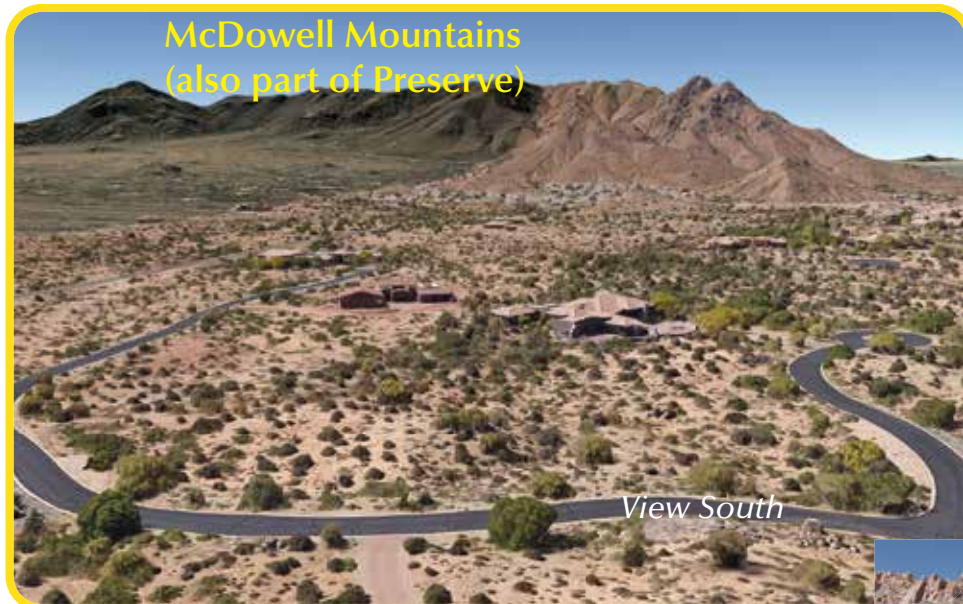

Yearling Estates

North Scottsdale

McDowell Sonoran Preserve

View North

View North

McDowell Mountains
(also part of Preserve)

View South

Lot 11 - Area

114,845 sq ft

2.64 acres

**Spectacular
Custom Home
View Lot**

Troon Mountain & Pinnacle Peak

View West

26125 N 116th Street
Scottsdale, Arizona 85255

The Luckys

NORTH SCOTTSDALE