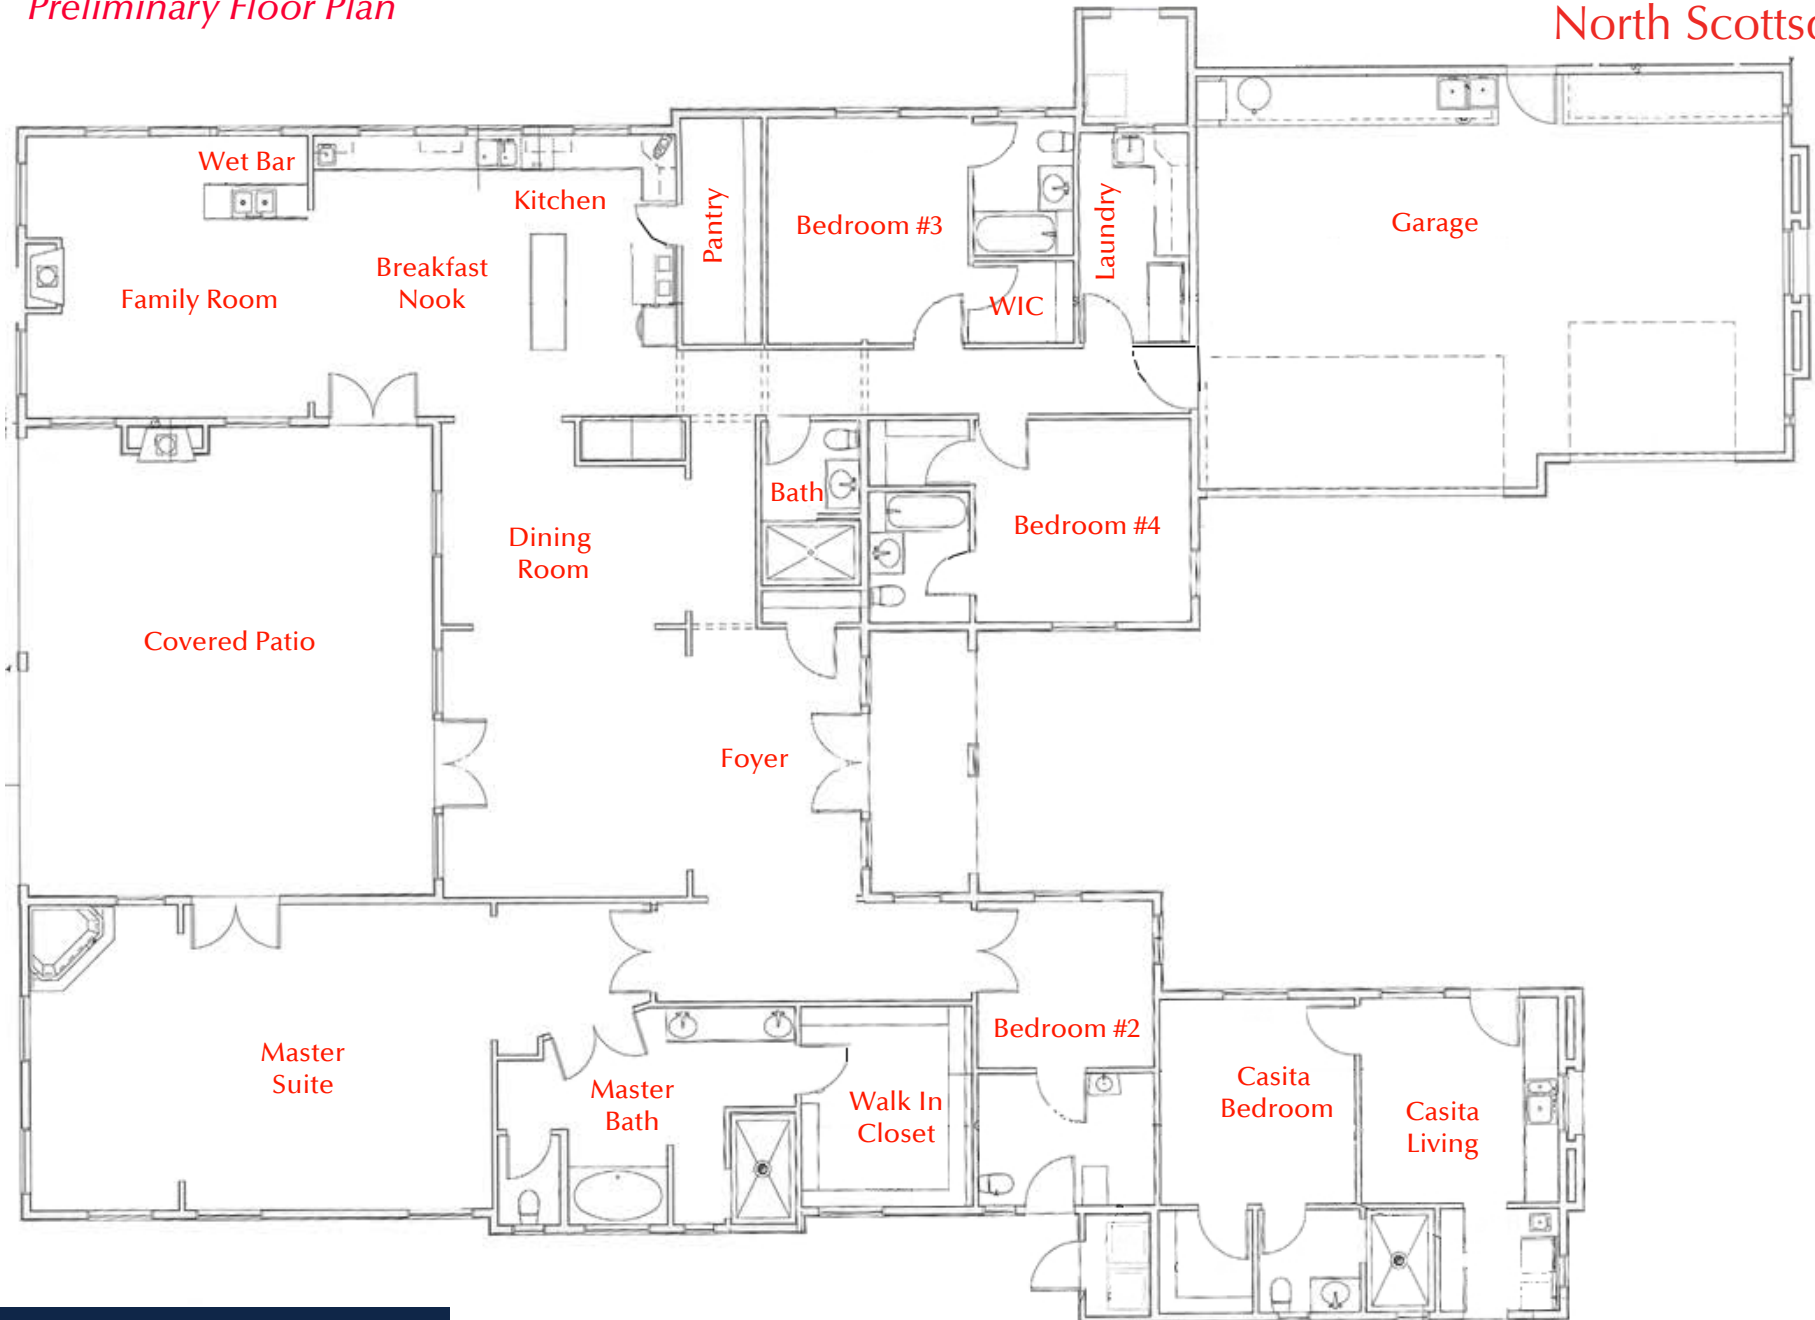

Yearling Estates

North Scottsdale

Preliminary Floor Plan

Russ Lyon | Sotheby's
INTERNATIONAL REALTY

Cell: 602-320-8415
E-mail: Lucky@RussLyon.com

26125 N 116th Street
Scottsdale, Arizona 85255