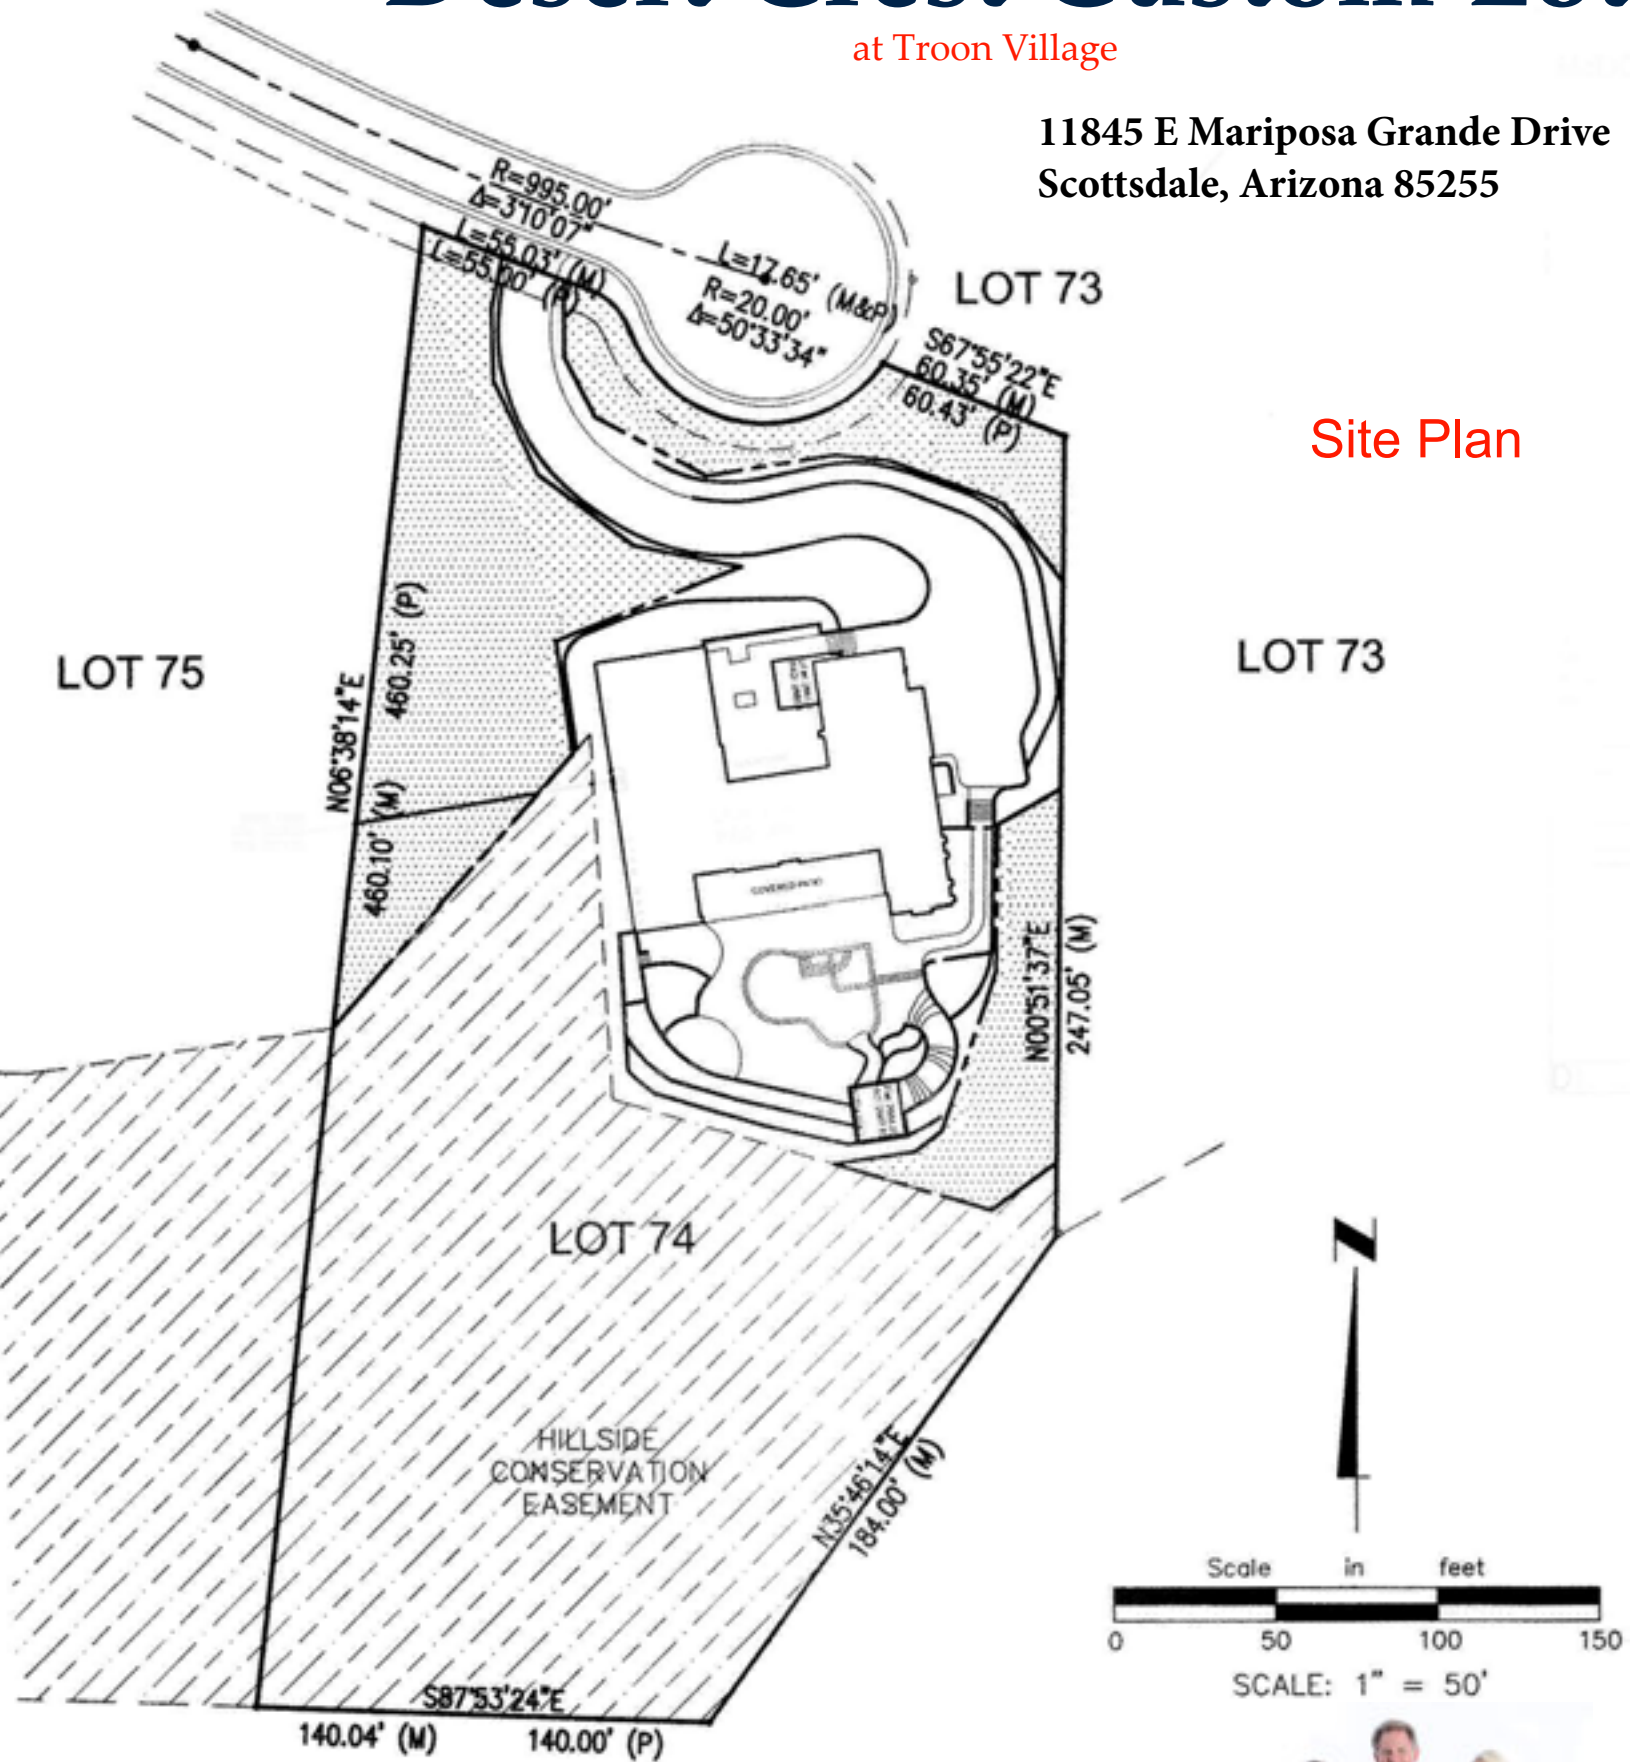

Desert Crest Custom Lot

at Troon Village

11845 E Mariposa Grande Drive
Scottsdale, Arizona 85255

Site Plan

Russ
Lyon

Sotheby's
INTERNATIONAL REALTY

The Luckys
NORTH SCOTTSDALE